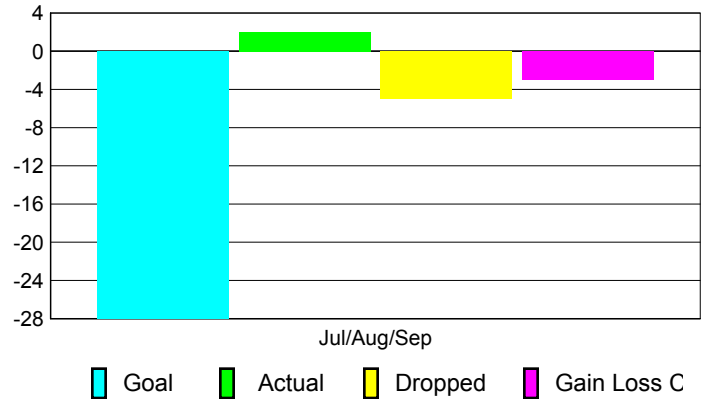

Membership Results 2010-2011

Goal, New, Dropped, Gain/Loss

Comparison of Membership Gain/Loss

Current Year Compared to the Previous Year